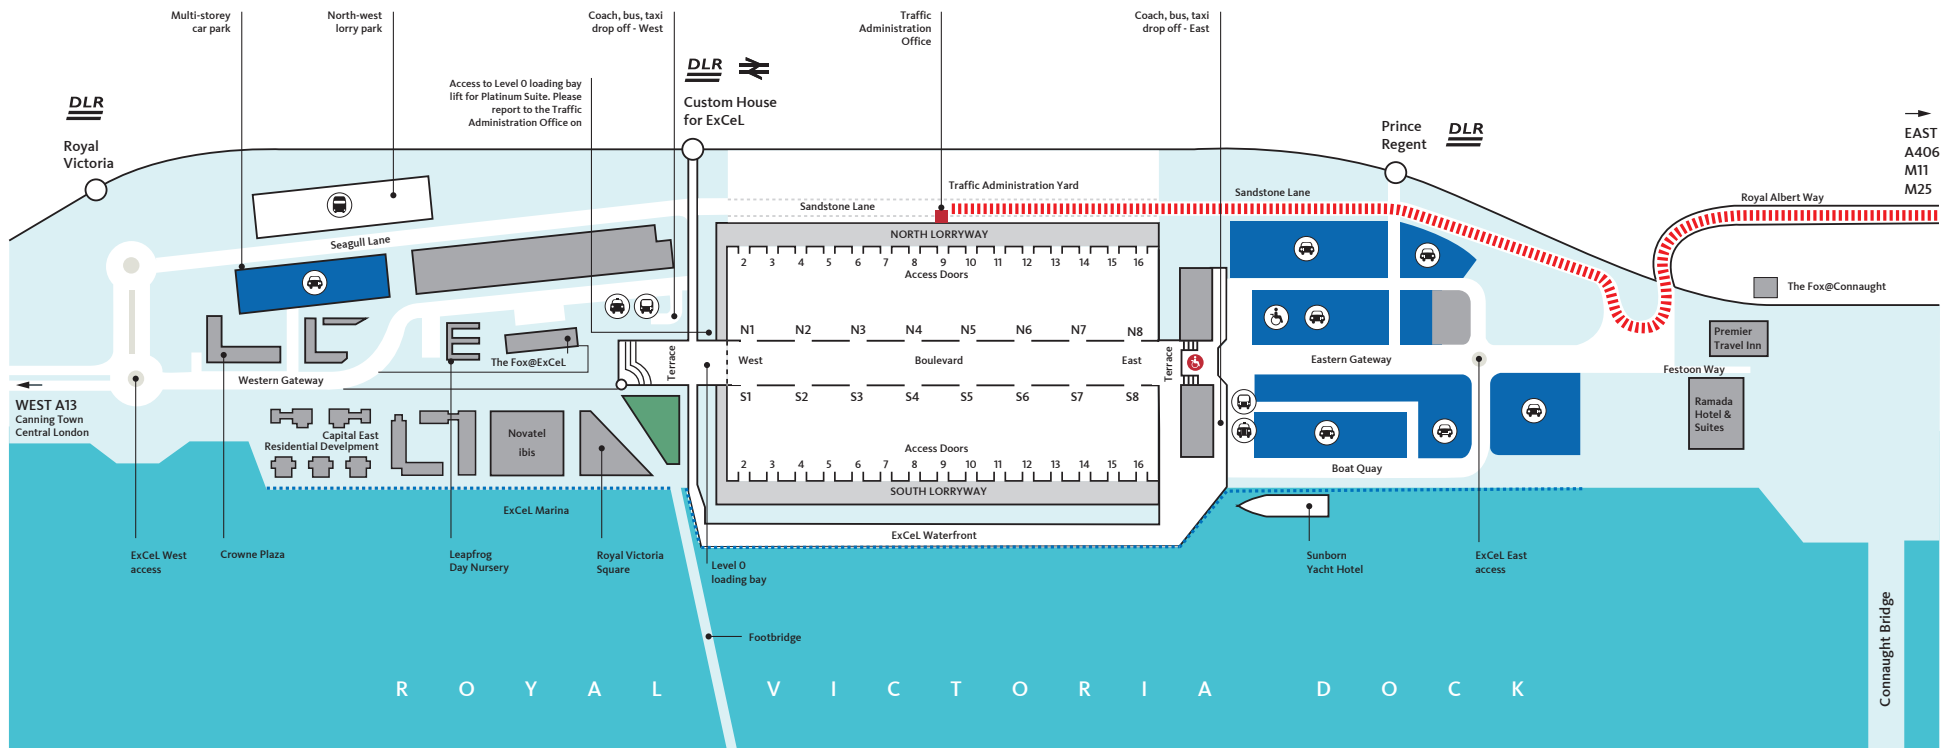

Organisers Site Map (Traffic Admin & Marshalling Yard)

Key

Car park

Lift

DLR Docklands Light Rail

National rail services

Berthing points

Primary access for vehicles during build-up and break-down

The international exhibition and conference centre

EXCeL
LONDON